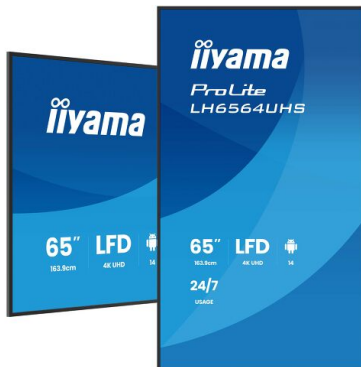

LFD - SIGNAGE DISPLAYS

INFORMATION

**65" 4K UHD Most powerful professional digital signage display with advanced control and connectivity options**

The ProLite LH6564UHS-B1AG is a 65" 4K UHD digital signage powerhouse designed to elevate your business's visual communication. With Android 14 OS, [iiSignage<sup>2</sup>](#) (CMS), [iiControl](#) (DMS), and [iiShare](#) (Wireless Presentation), managing content is effortless. It's WiFi enabled for remote content delivery and offers reliable 24/7 operation. Perfect for retail, corporate, hospitality, or restaurant settings, this display ensures a captivating audience experience with its versatile design and high brightness..

### 01 DISPLAY CHARACTERISTICS

<b>Design</b>	Thin bezel
<b>Diagonal</b>	65", 164cm
<b>Panel</b>	VA, Anti-Glare coated glass, matte finish, haze 25%
<b>Native resolution</b>	3840 x 2160 @60Hz (8.3 MegaPixels 4K UHD)
<b>Aspect ratio</b>	16:9
<b>Panel brightness</b>	500 cd/m <sup>2</sup>
<b>Static contrast</b>	5000:1
<b>Response time (GTG)</b>	6.5ms
<b>Viewing zone</b>	horizontal/vertical: 178°/178°, right/left: 89°/89°, up/down: 89°/89°
<b>Colour support</b>	1.07G (8 Bits+FRC)
<b>Horizontal Sync</b>	57 - 62kHz
<b>Viewable area W x H</b>	1428.5 x 803.5mm, 56.2 x 31.6"
<b>Bezel width (sides, top, bottom)</b>	14mm, 14mm, 14mm
<b>Pixel pitch</b>	0.372mm
<b>Bezel colour and finish</b>	black, matte